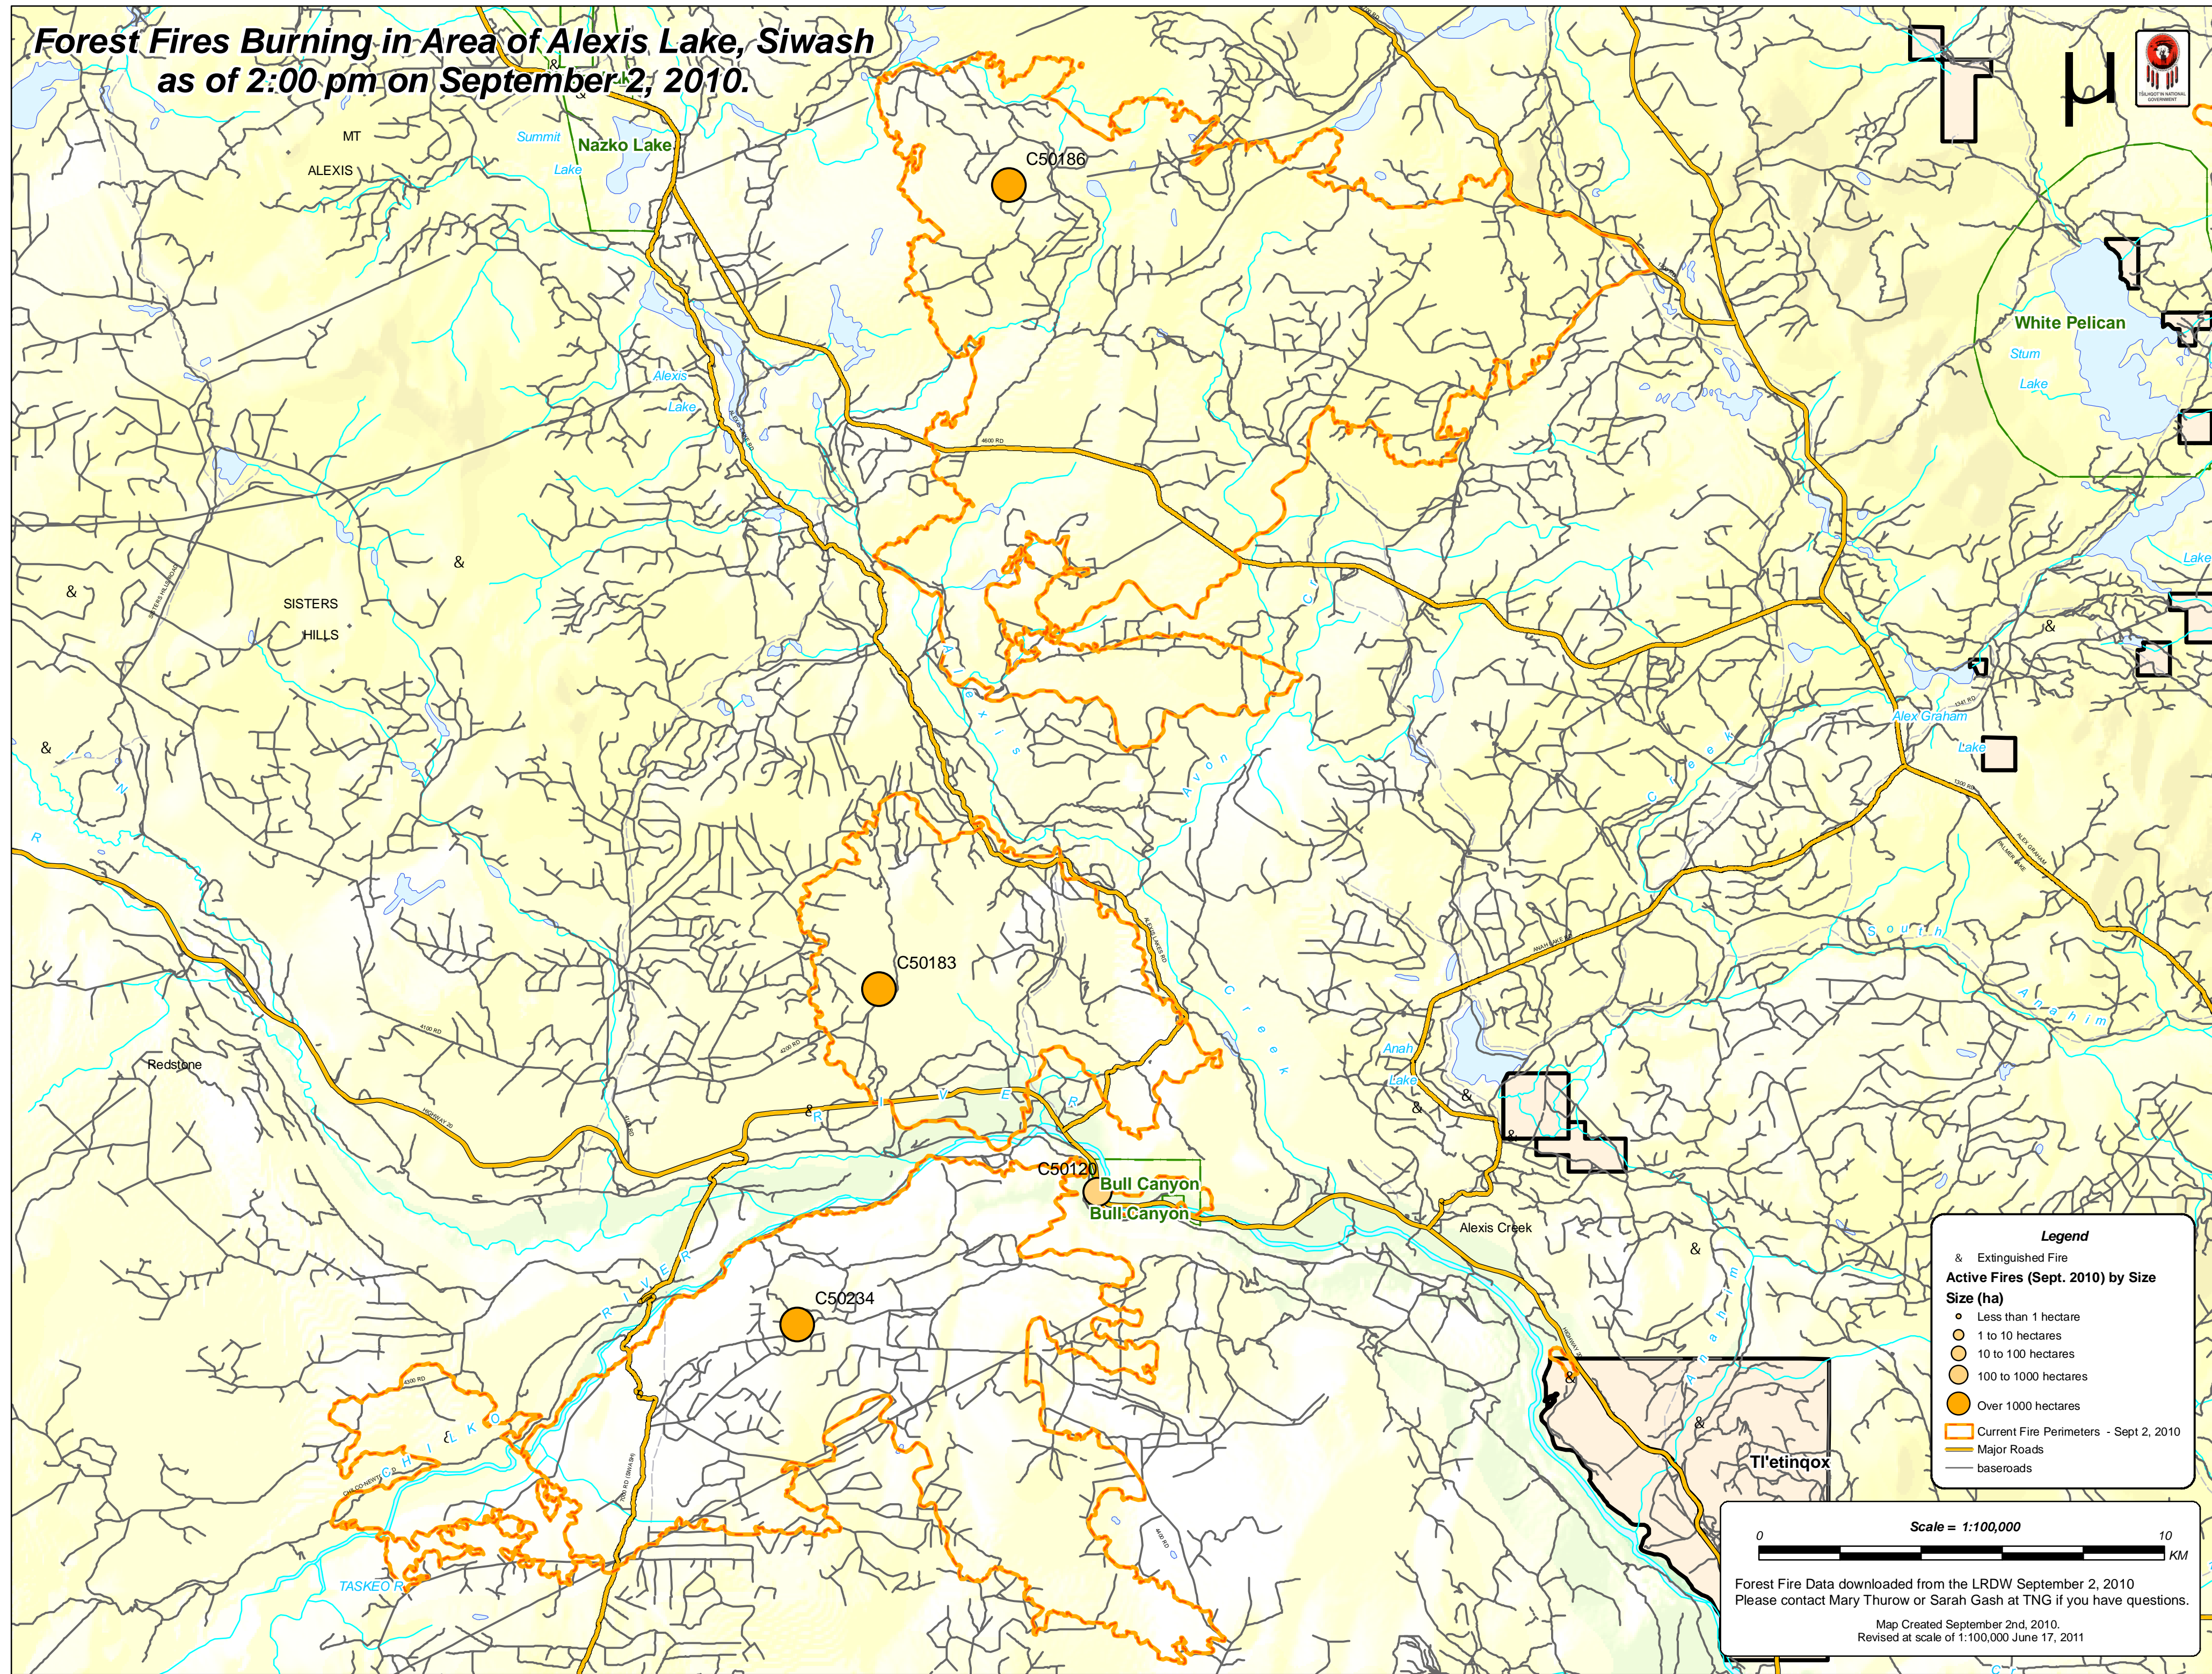

**Forest Fires Burning in Area of Alexis Lake, Siwash  
as of 2:00 pm on September 2, 2010.**

**Legend**

- & Extinguished Fire
- Active Fires (Sept. 2010) by Size**
- Size (ha)**
- Less than 1 hectare
- 1 to 10 hectares
- 10 to 100 hectares
- 100 to 1000 hectares
- Over 1000 hectares
- ▭ Current Fire Perimeters - Sept 2, 2010
- ▬ Major Roads
- ▬ baseroads

Forest Fire Data downloaded from the LRDW September 2, 2010  
Please contact Mary Thurow or Sarah Gash at TNG if you have questions.  
Map Created September 2nd, 2010.  
Revised at scale of 1:100,000 June 17, 2011